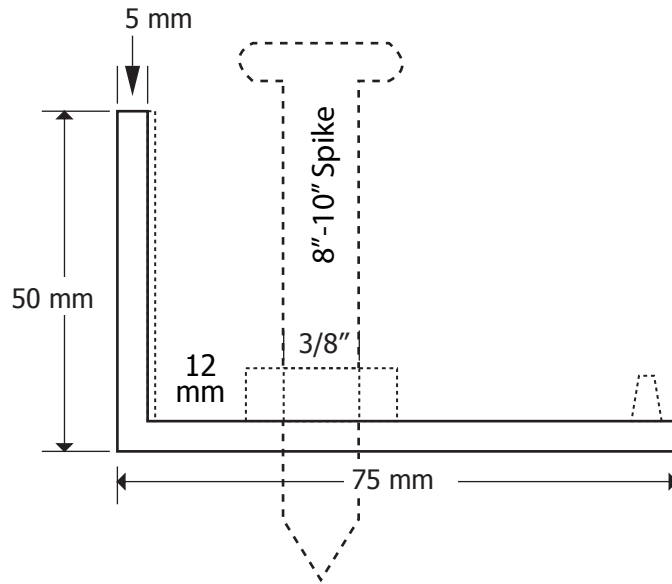

Barrier Professional Landscape Edging

TECHNICAL DRAWING

Scale - 1:1

Snapedge Canada Ltd.
11 Crestview Place, Unit #1
Kitchener, ON N2B 3X6 Canada

Toll Free: 1-800-720-SNAP(7627)
Phone: (519) 745-9996
Fax: (519) 745-8028