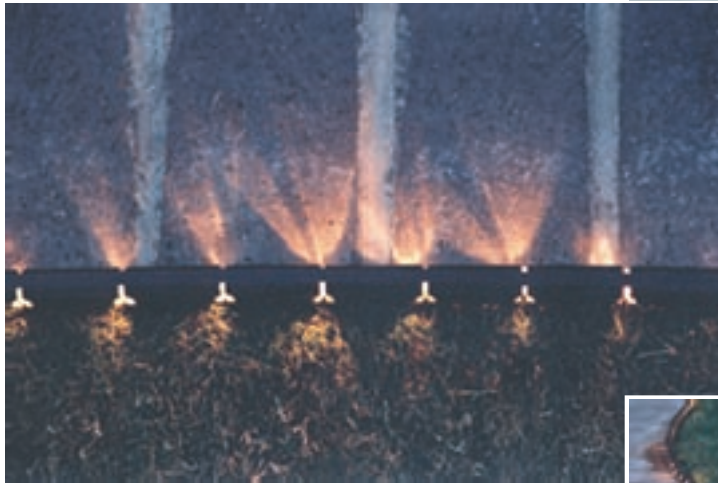

Innovative *Lighted* *Landscape Edging*

A COMBINATION OF FUNCTION AND BEAUTY

A unique and affordable perimeter border for walkways, patios, gardens and driveways. Low voltage "Duratube" lighting only uses 16.8 watts/10 ft. Run.

Attractive accent lighting for patios, walkways, driveways, and gardens.

Makes an ideal Paving Stone and/or Turf Border.

Lighted
DURATUBE

Landscape Light Rope Edging System

US PATENT # 6,108,969

EACH PACKAGE COMES COMPLETE WITH

- * 10' of Edging & Lighting Rope
- * Rope Connection Kit.
- * Duratube Flex Corner
- * Duratube End Cap
- * 5 Hold Down Stakes *

Note: 12 volt transformers & cable are sold separately