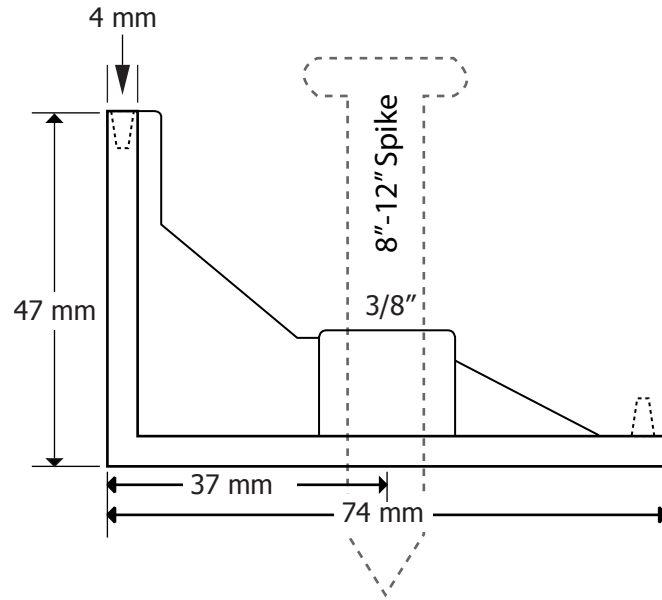

SNAP EDGE Paving Stone Edging

TECHNICAL DRAWING

Scale - 1:1

Snapedge Canada Ltd.
11 Crestview Place, Unit #1
Kitchener, ON N2B 3X6 Canada

Toll Free: 1-800-720-SNAP(7627)
Phone: (519) 745-9996
Fax: (519) 745-8028